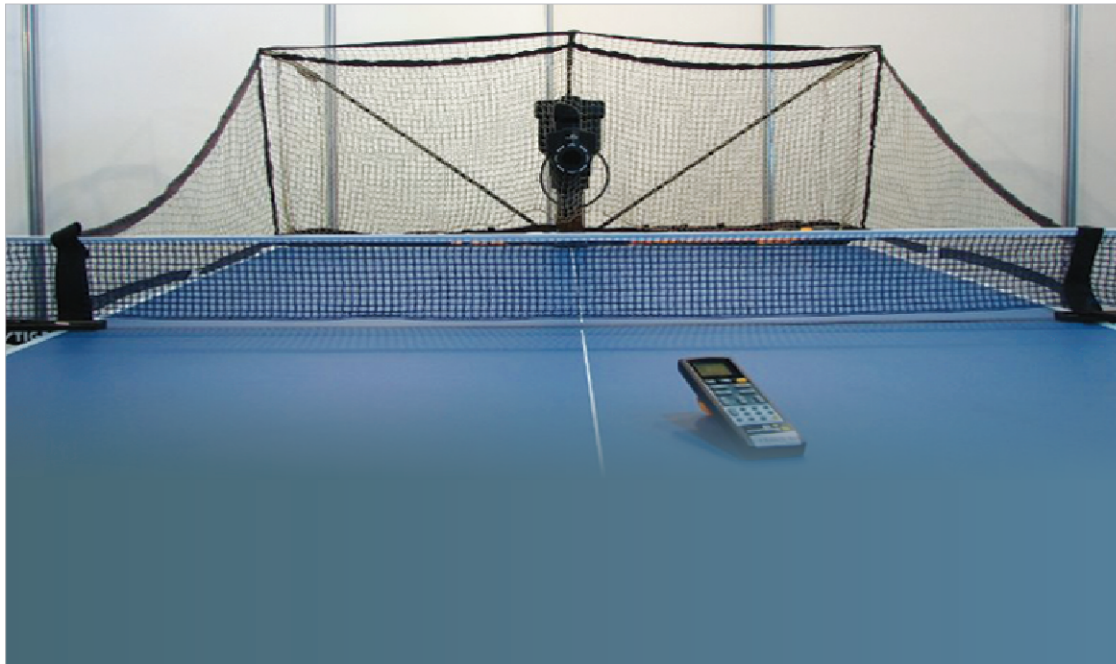

100  
95  
75  
25  
5  
0

Since its founding in 1976, TEH-JOU Science and Technology Corporation has been dedicated to the innovation and developing of hi-tech table tennis robot. The table tennis robot - SMARTPONG its name meaning is the SMAR Test ping PONG robot in the world. The **SMARTPONG** that we present utilizes the state-of-the-art computer industrial technology. These caused our robot has unique features, professional & powerful functions and superior quality than any similar products in the world.

## Table Tennis Robot's Unique Features:

The first computer fully automated table tennis robot in the world.

The first table tennis robot has wireless remote control with LCD display.

The first table tennis robot includes functions: AUTO, MANUAL and ball route's memory pre-programmed modes.

It is suitable for player of any skill level.

It is the perfect practice partner that will help you reach your true potential.

No heat after extending play, low noise.

It includes an automatic ball recycling system, meaning the balls are automatically collected and served allowing for unlimited play.